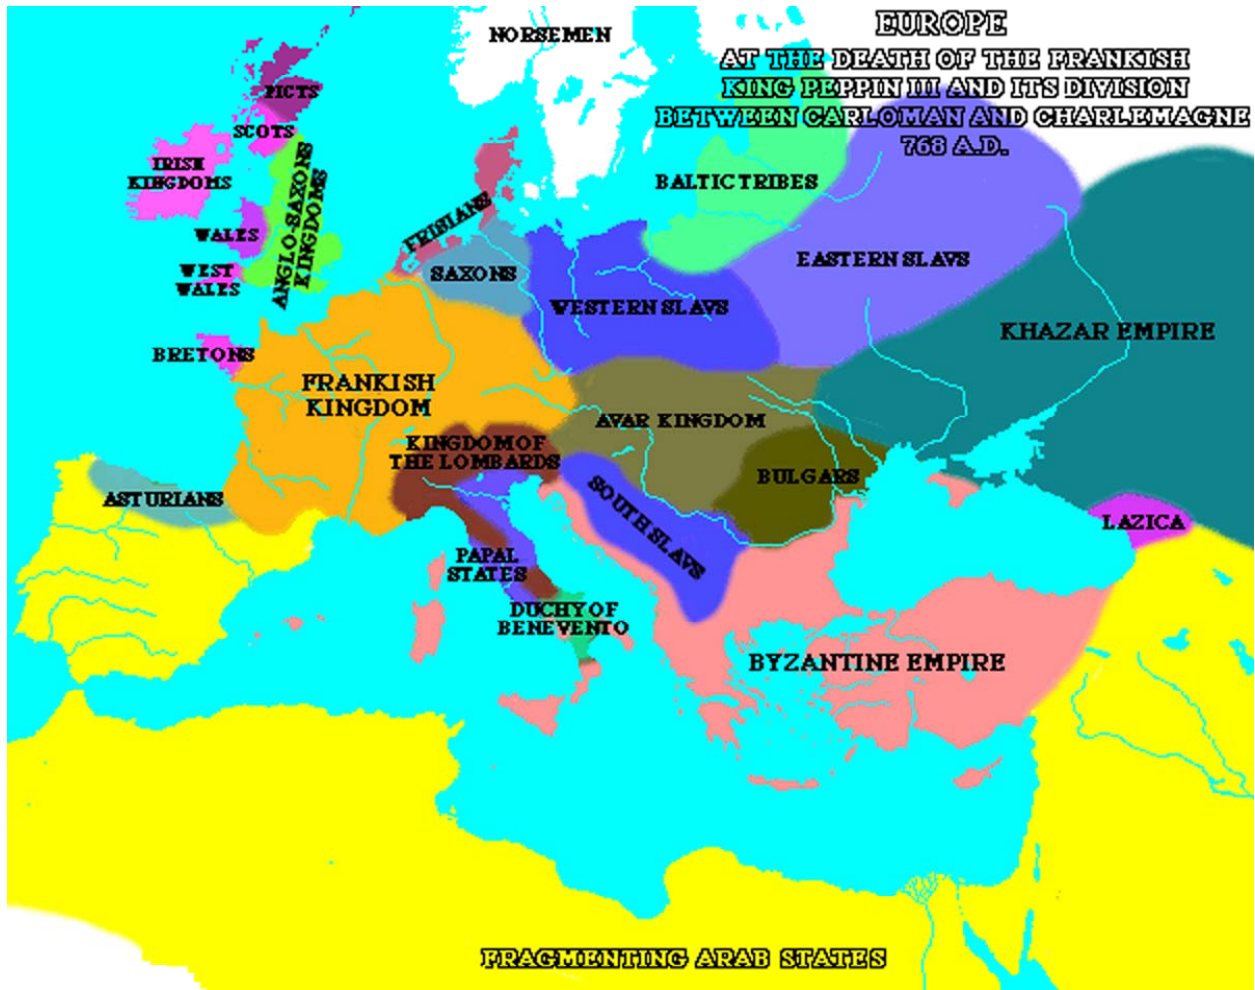

Europe Pre-Charlemagne

Map at the death of King Pepin, Charlemagne's father